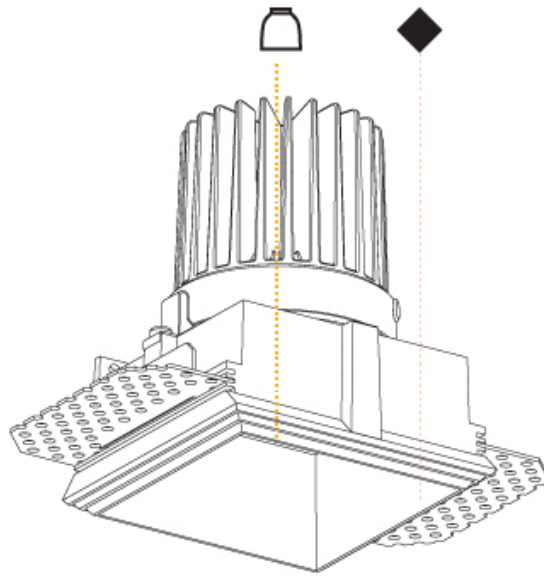

CAVE SINGLE TRIMLESS

A35704-

PROJECT

TYPE

SPECIFIER

QUANTITY

DATE

A