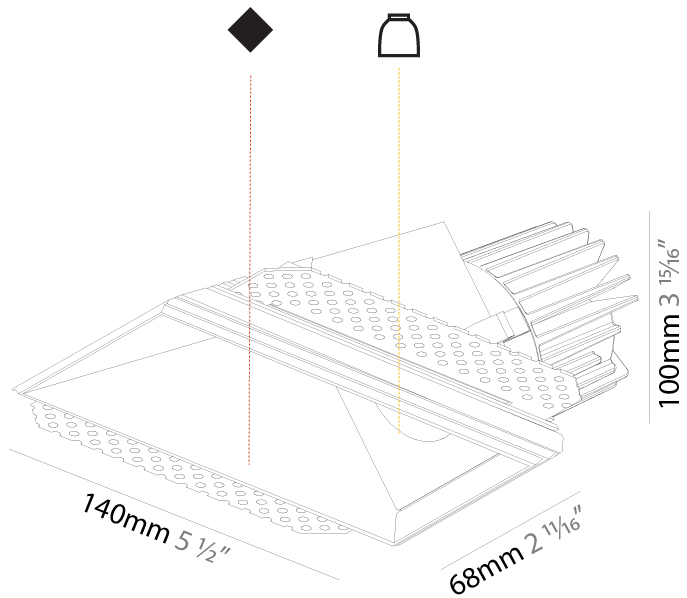

Reflector: 20 / 40 / 60
Upon Request: Special Beam Angles

RATINGS AND CERTIFICATIONS

Certified By: Certified for North American Standards
IP rating: IP20

150mm x 85mm
5 7/8" x 3 3/8"

110mm
4 5/16"

10 | 12 1/2 | 15
3/8" | 1/2" | 9/16"