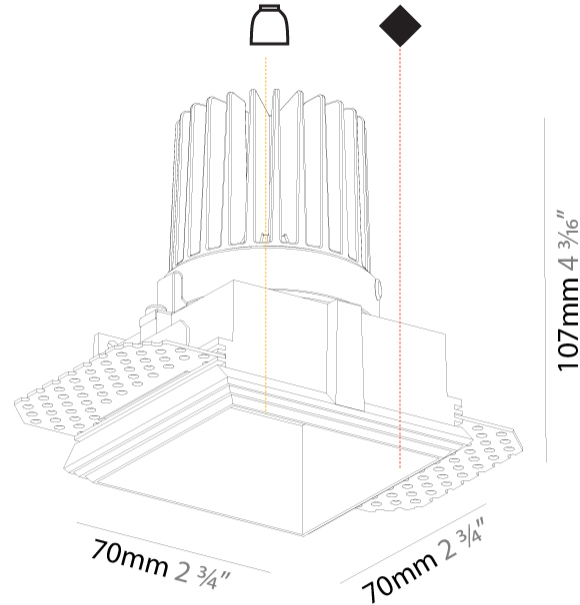

PHYSICAL

Shape: Square
Length (mm): 70
Length (in): 2 ¾
Width (mm): 70
Width (in): 2 ¾
Height (mm): 107
Height (in): 4 ⅜
Ceiling Thickness (mm): 10 / 12.5 / 15
Ceiling Thickness (in): 3/8 or 1/2 or 9/16
Min. Recessing Depth (mm): 130
Min. Recessing Depth (in): 5 ¼
Light Distribution: Downlight
Fixture Finish: SSR / BKV / CWI / CRY / HAB / UFT / ITA / RUA / FTG / MYG / LOD / PUS / FRO / FUP / KIA / POP / BLS / SPG / MEY / GOH / GUM / CHC / COM / ABZ / JAG / OBR / MOS / ROR
Fixture Material: Aluminum Die Cast
Cut-out Measurements: 85mm / 3 3/8" x 85mm / 3 3/8"
Upon Request: Unique Ceiling Thickness

ELECTRICAL

Lamp Type: LED (Zhaga Standard)
Input Wattage (W): 14.5
Total Output Wattage (W): 13.4
Dimming: Tri-Mode (Non-Dimming and Phase Dimming (120Vac only) and 0-10V Dimming)
Driver Included: No
Driver Location: Recessed Housing
Driver Type: Constant Current - Universal
Driver Class: Class 2
Housing: See components
Input Voltage (V): 120 - 277
Constant Current (MA): 350

LED

Color Temperature (°K): 2700 / 3000 / 3500 / 4000
Max. Delivered Lumen (lm): 890 / 920 / 970 / 990
CRI: >90 CRI
Upon Request: Special Color Temperature RGB-W Tunable White
Special LED

OPTICAL

Reflector: 20 / 40 / 60
Upon Request: Special Beam Angles

RATINGS AND CERTIFICATIONS

Certified By: Certified for North American Standards
IP rating: IP20